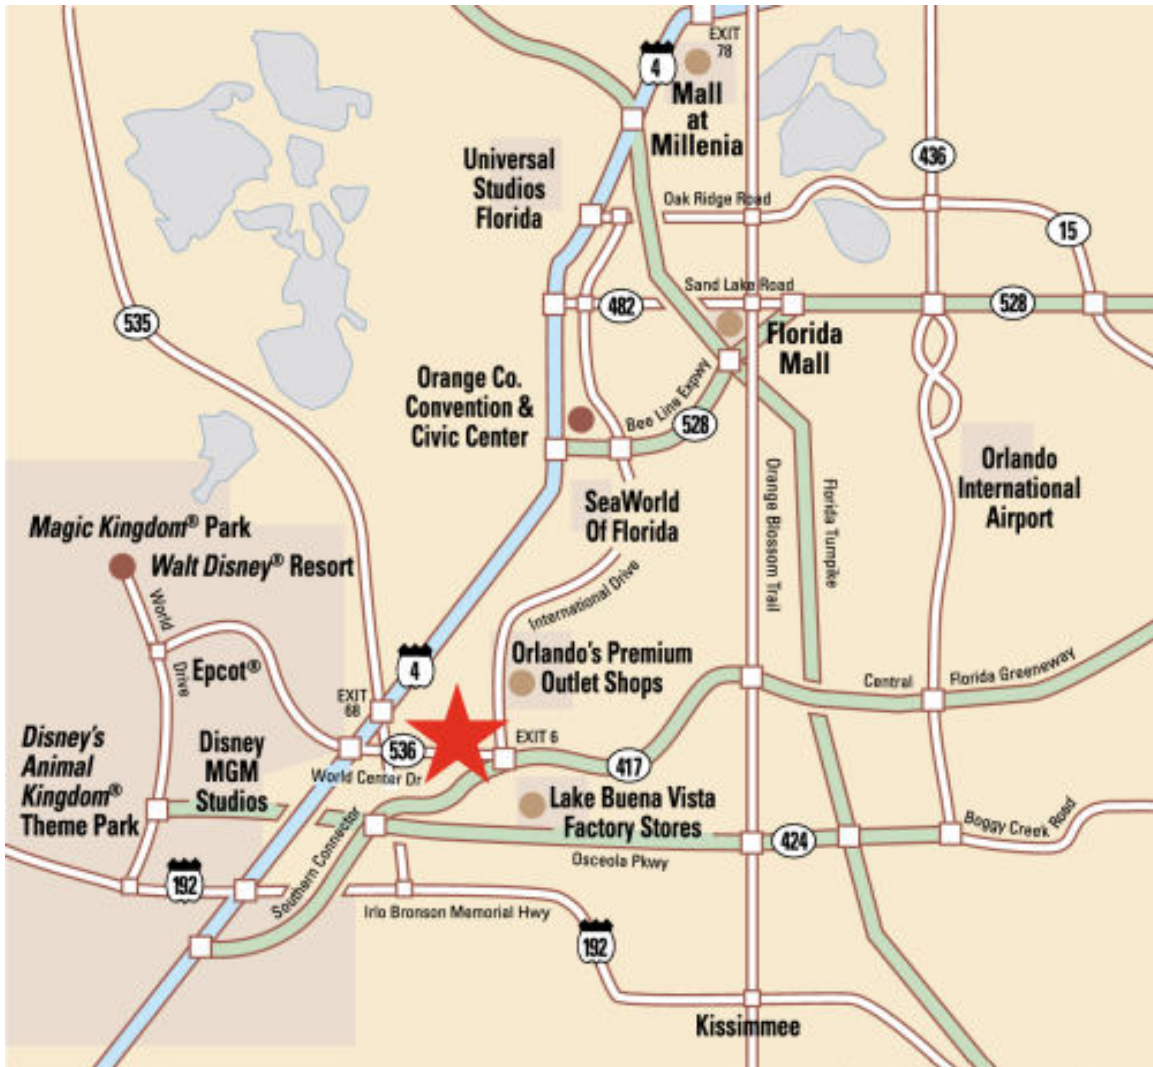

Caribe Royale Suites Orlando
8101 World Center Drive Orlando, FL 32821
407-238-8000

Directions to the Caribe Royale Resort

From Orlando Airport

Take 417 South (Central Florida Greenway) to exit #6. Follow to World Center Drive (do NOT turn right onto International Drive). After the light, we are located on the right side. Tolls will total $2.00

1-4 Westbound (From Daytona Beach, Downtown Orlando, Colonial Drive)

Take exit #68 and turn left onto S.R. 535 (Apopka/Vineland Road). Go to the 3rd light and turn left onto World Center Drive. The Caribe Royale is the 2nd hotel on the left hand side.

I-4 Eastbound (Coming from Tampa, Clearwater)

Take exit #67. Follow the signs towards International Drive on the right. Pass two traffic lights. We are the 2nd hotel on the left after the second traffic light, which is the intersection of 535 and World Center Drive.